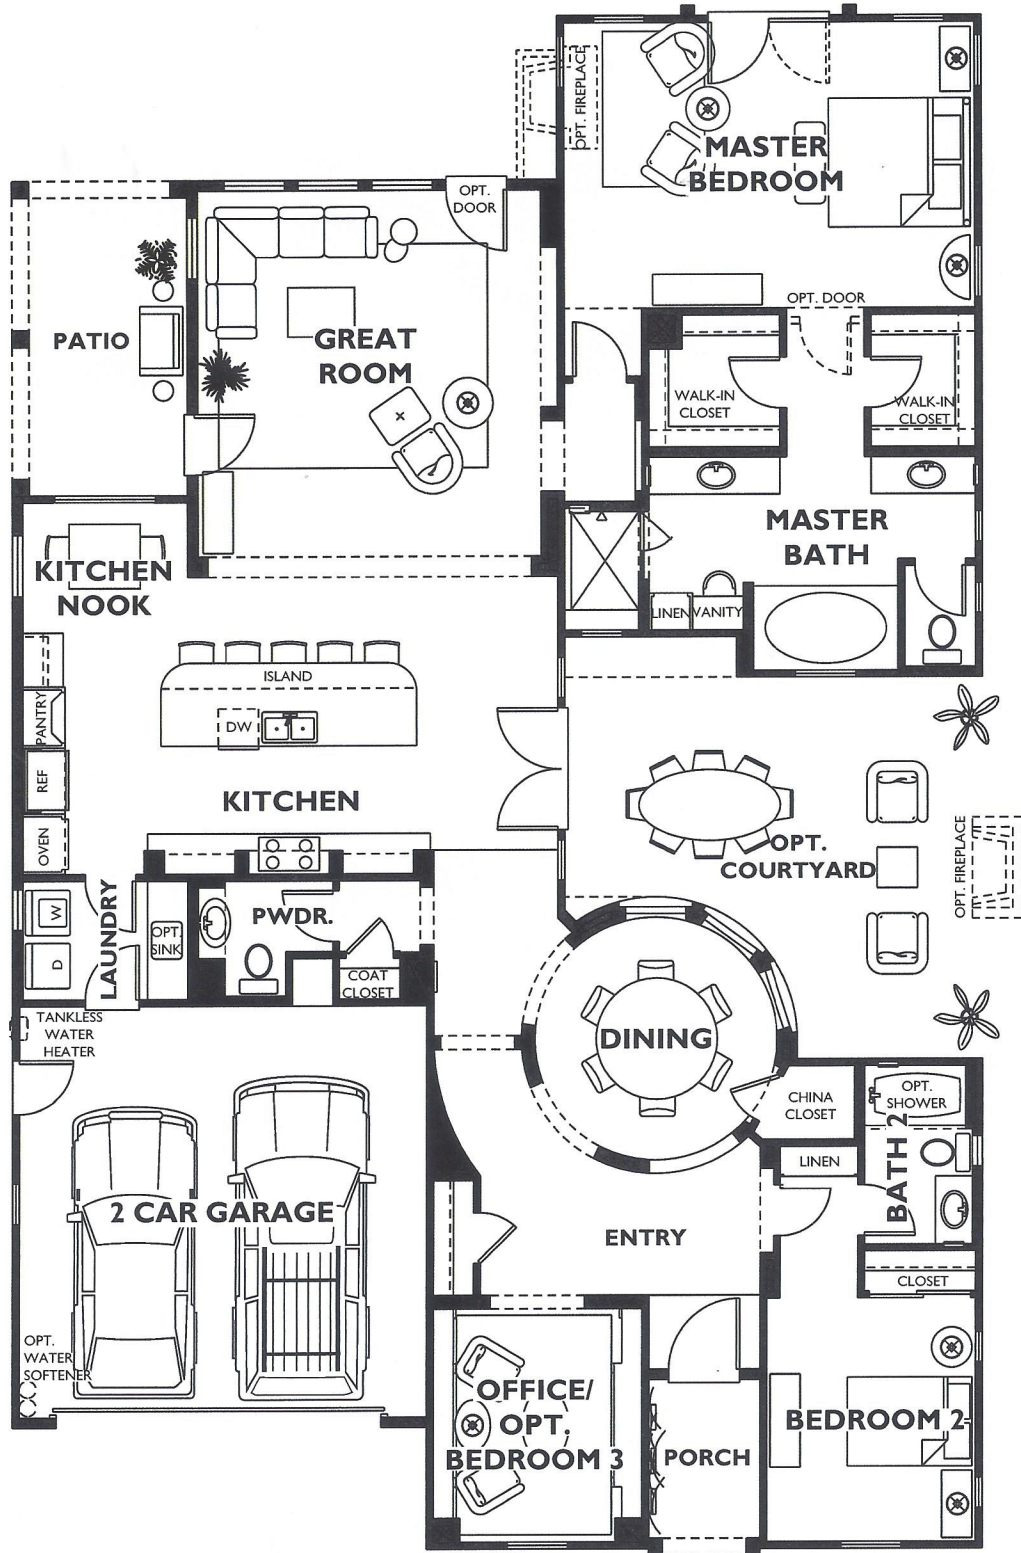

# Amalfi Collection - Cetera

Footprint, window, door, linen and fireplace location and/or availability may differ by design and elevation.

This marketing layout is an artist's representation of the approximate floor plan for this home, it may not be to scale, and is subject to change. Trilogy at the Vineyards is a community by Trilogy Vineyards, LLC. Sales by Shea Homes Marketing Company and construction by Shea Homes, Inc. (#672285). © 2014 Shea Homes, Inc.

TAV-FP5840